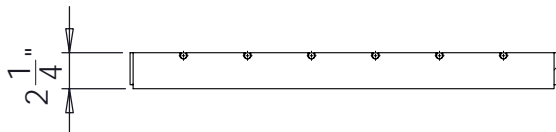

South Bay Foundry

WWW.SOUTHBAYFOUNDRY.COM

PHONE: (619) 956-2780 FAX: (619) 956-2788

E1316G

24x30 TR GRATE

SECTION A-A

GENERAL INFORMATION

- *MATERIAL: STEEL ASTM A36
- *FINISH: HOT DIP GALVANIZED ASTM A123