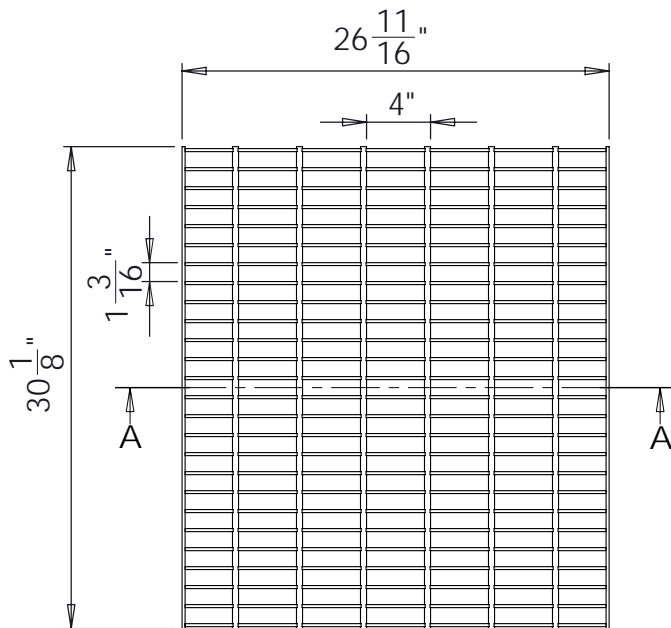

South Bay Foundry

WWW.SOUTHBAYFOUNDRY.COM

PHONE: (619) 956-2780 FAX: (619) 956-2788

E1316G

24x30 TR GRATE

SECTION A-A

GENERAL INFORMATION

- *MATERIAL: STEEL ASTM A36
- *FINISH: HOT DIP GALVANIZED ASTM A123